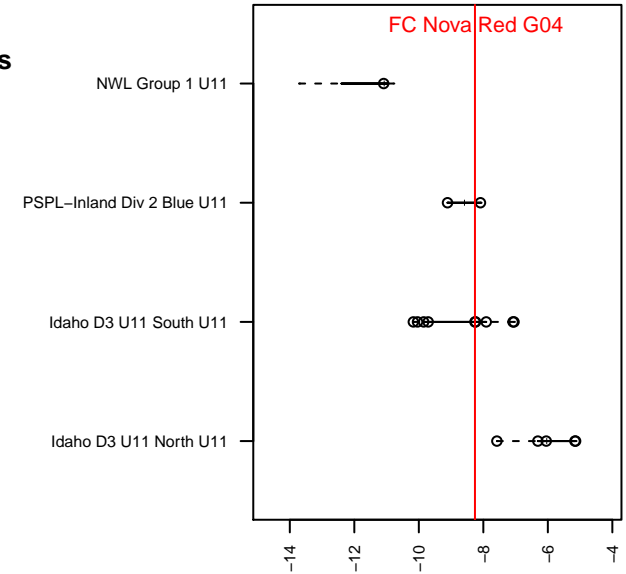

# FC Nova Red G04

FC Nova SC  
 Boise, ID  
 G04 total strength=296  
 attack=0.21 defense=0.14  
 fall league = Idaho D3 U11 South U11  
 spr league = Spr Idaho D3 U11 South U11

alt names used:  
 FC NOVA RED 04 – CK  
 FC NOVA RED 04 – CK (ID)  
 FC NOVA RED 04 – CK  
 FC NOVA RED 04 – CK

Venues played:  
 2015 Idaho D3 U11 South U11  
 2015 GEM State Challenge U11G Silver West I  
 2015 FC Nova Fall Showcase U11G King  
 2015 Spr Idaho D3 U11 South U11

**FC Nova Red G04**  
 Dots are actual minus expected GF (blue circles) and GA (red triangles).  
 Blue line is smoothed change in attack strength. Red is smoothed change in defense strength.

**attack and defense variance (black dot)  
relative to other teams  
and top 10 in region**

**attack and defense rating  
relative to others at age  
and all opponents in last 13 months**

**Performance relative to 13 month average**